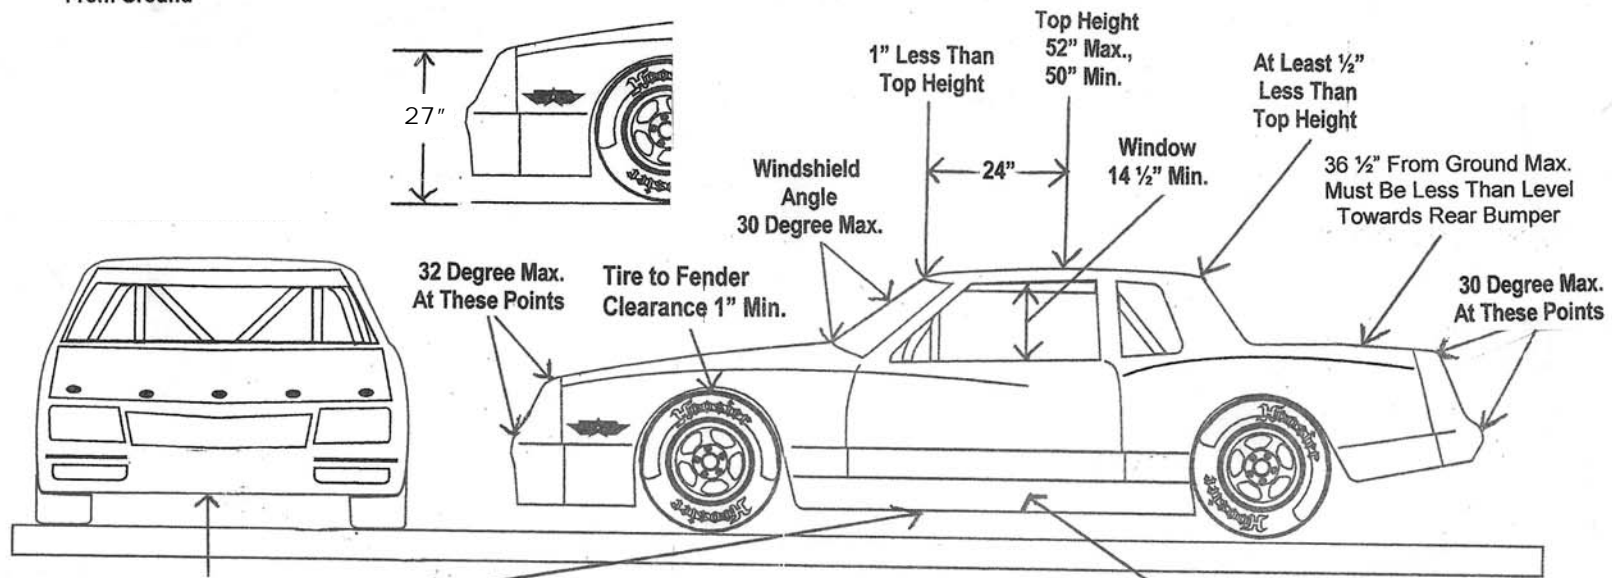

# GAS Series

Body Dimensions (In General For All Makes And Models)

Maximum Body Width 79 1/2"

Window Openings Must Be Uniform and Symmetrical

16" Max. Bumper From Ground

Corner wing max. 6" long, 90 degree up

27"

1" Less Than Top Height

Top Height 52" Max., 50" Min.

At Least 1/2" Less Than Top Height

Windshield Angle 30 Degree Max.

Window 14 1/2" Min.

36 1/2" From Ground Max. Must Be Less Than Level Towards Rear Bumper

32 Degree Max. At These Points

Tire to Fender Clearance 1" Min.

30 Degree Max. At These Points

4" Minimum Ground Clearance

5" Minimum Ground Clearance

Body appearance should be the same on both sides of car