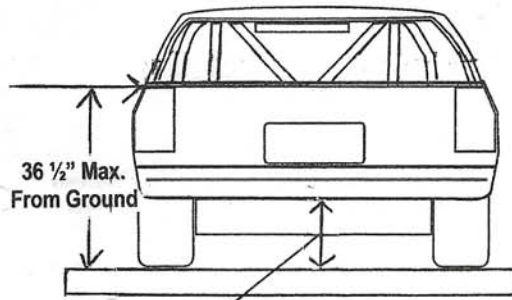

# GAS Series

Body Dimensions (In General For All Makes And Models)

Maximum Body Width 79 1/2"

Window Openings Must Be Uniform and Symmetrical

16" Max. Bumper From Ground

Corner wing max. 6" long, 90 degree up

27"

1" Less Than Top Height

Top Height 52" Max., 50" Min.

At Least 1/2" Less Than Top Height

Windshield Angle 30 Degree Max.

Window 14 1/2" Min.

36 1/2" From Ground Max. Must Be Less Than Level Towards Rear Bumper

32 Degree Max. At These Points

Tire to Fender Clearance 1" Min.

30 Degree Max. At These Points

4" Minimum Ground Clearance

5" Minimum Ground Clearance

Body appearance should be the same on both sides of car