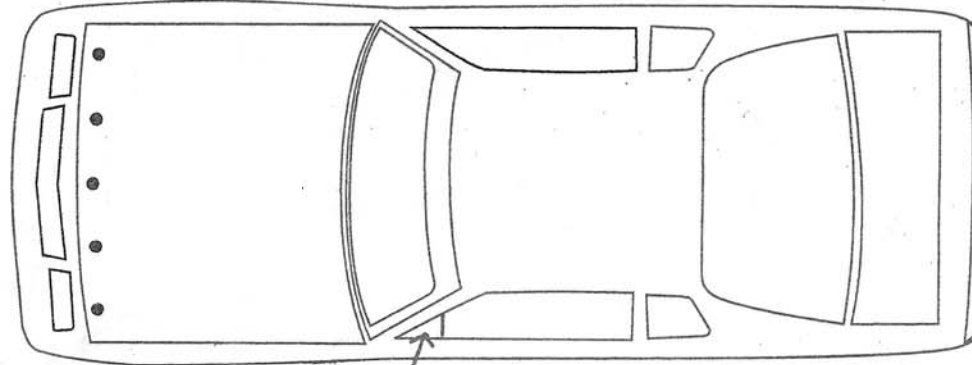

# GAS Series

Body Dimensions (In General For All Makes And Models)

Maximum Body Width 79 1/2"

Window Openings Must Be Uniform and Symmetrical

16" Max. Bumper From Ground

Corner wing max. 6" long, 90 degree up

27"

1" Less Than Top Height

Top Height 52" Max., 50" Min.

At Least 1/2" Less Than Top Height

Windshield Angle 30 Degree Max.

Window 14 1/2" Min.

36 1/2" From Ground Max. Must Be Less Than Level Towards Rear Bumper