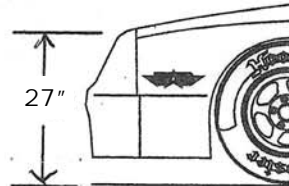

# GAS Series

Body Dimensions (In General For All Makes And Models)

Maximum Body Width 79 1/2"

Window Openings Must Be Uniform and Symmetrical

16" Max. Bumper From Ground

Corner wing max. 6" long, 90 degree up

27"

1" Less Than Top Height

Top Height 52" Max., 50" Min.

At Least 1/2" Less Than Top Height

Windshield Angle 30 Degree Max.

Window 14 1/2" Min.

36 1/2" From Ground Max. Must Be Less Than Level Towards Rear Bumper